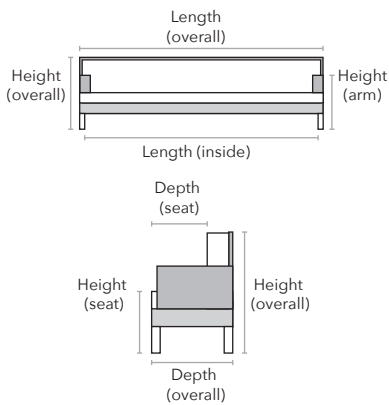

BRENT

HOW WE MEASURE

Description	PC	Length Outside to Outside	Length Inside to Inside	Depth Overall	Depth Seat	Height Seat	Height Arm	Height Overall	YDS
Sofa	S	86"	70"	38"	22"	18"	26"	38"	16
Apartment Sofa	A	76"	60"	38"	22"	18"	26"	38"	15
Loveseat	L	65"	49"	38"	22"	18"	26"	38"	13
Queen	Q	86"	70"	38"	22"	18"	26"	38"	16
Double	B	76"	60"	38"	22"	18"	26"	38"	15
Chair	C	39"	23"	38"	22"	18"	26"	38"	8
Ottoman	O	26"	NA	20"	NA	NA	NA	18"	3

NOTE: As an inherent quality of a hand-crafted product, all dimensions are approximate

FEATURES

Wood legs

1.9lb foam/
Ultra Cell
top & bottom
seat cushion

100% Hollow
fill polyester
back cushion

Available in
fabric only