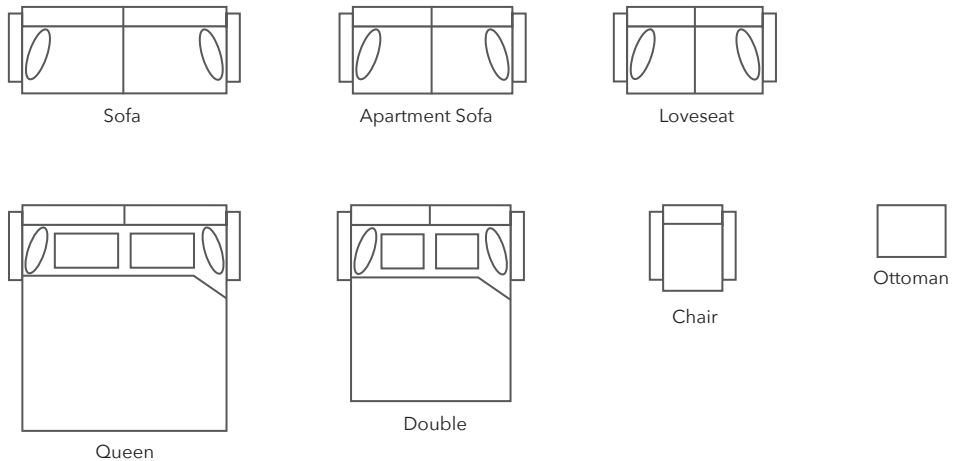

BRENT

HOW WE MEASURE

Description	PC	Length Outside to Outside	Length Inside to Inside	Depth Overall	Depth Seat	Height Seat	Height Arm	Height Overall	YDS
Sofa	S	86"	70"	38"	22"	18"	26"	38"	16
Apartment Sofa	A	76"	60"	38"	22"	18"	26"	38"	15
Loveseat	L	65"	49"	38"	22"	18"	26"	38"	13
Queen	Q	86"	70"	38"	22"	18"	26"	38"	16
Double	B	76"	60"	38"	22"	18"	26"	38"	15
Chair	C	39"	23"	38"	22"	18"	26"	38"	8
Ottoman	O	26"	NA	20"	NA	NA	NA	18"	3

NOTE: As an inherent quality of a hand-crafted product, all dimensions are approximate

FEATURES

Wood legs

1.9lb foam/
Ultra Cell
top & bottom
seat cushion

100% Hollow
fill polyester
back cushion

Available in
fabric only